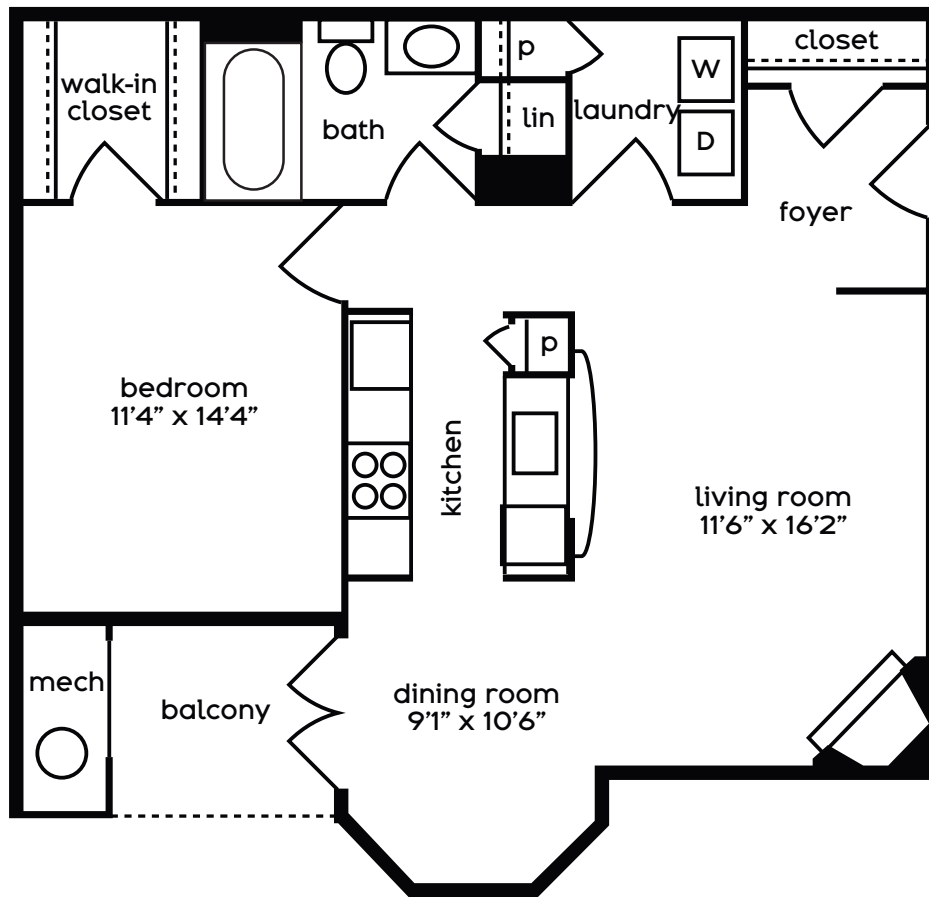

rise  
 1 BEDROOM  
 1 BATH  
 819 SQUARE FEET

here  
 are the  
 details:

this is the  
 apartment:

it's available  
 on this date:

the monthly  
 rent is:

any other  
 items of note:

Dimensions and square footage are close but may vary slightly. Please let us know if you need specific apartment modifications or accommodations.