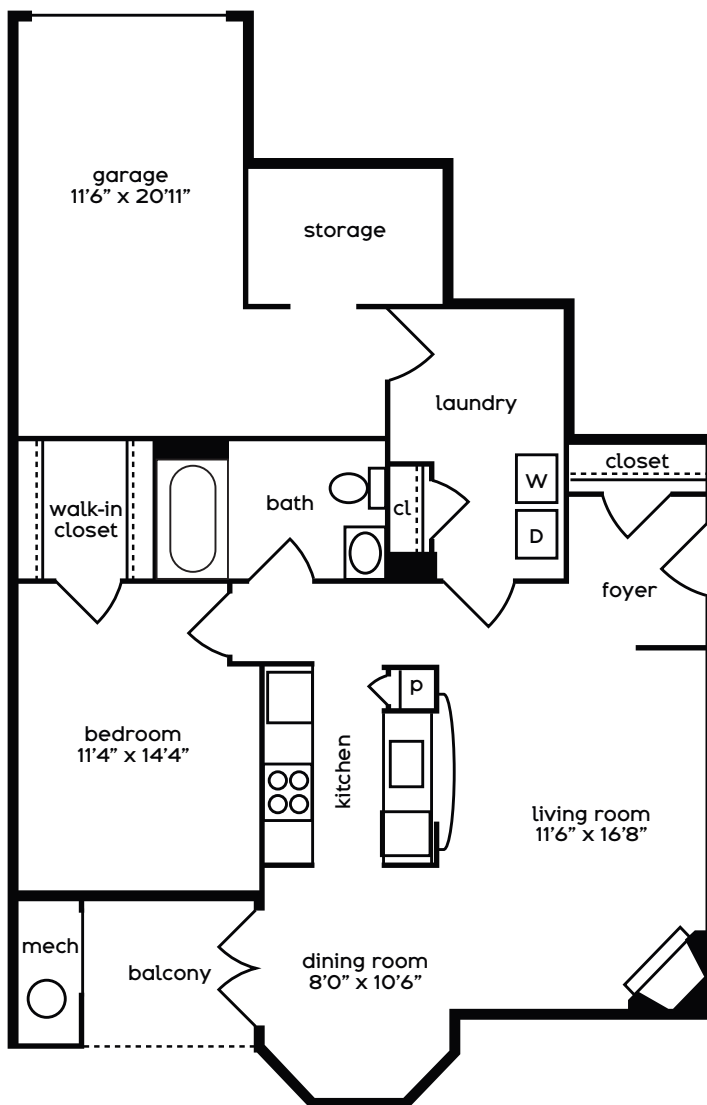

illuminate

1 BEDROOM
1 BATH
879 SQUARE FEET

here
are the
details:

this is the
apartment:

it's available
on this date:

the monthly
rent is:

any other
items of note:

Dimensions and square footage are close but may vary slightly. Please let us know if you need specific apartment modifications or accommodations.