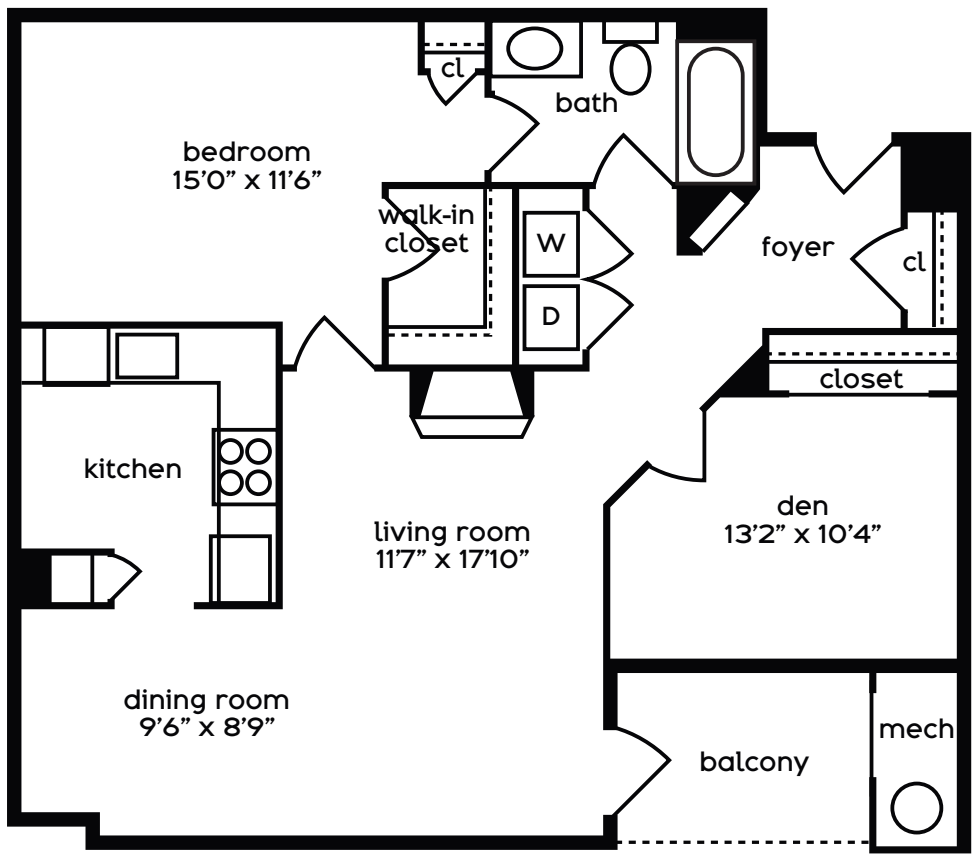

glow
 1 BEDROOM
 1 BATH
 994 SQUARE FEET

here are the details:	this is the apartment:	it's available on this date:	the monthly rent is:	any other items of note:

Dimensions and square footage are close but may vary slightly. Please let us know if you need specific apartment modifications or accommodations.