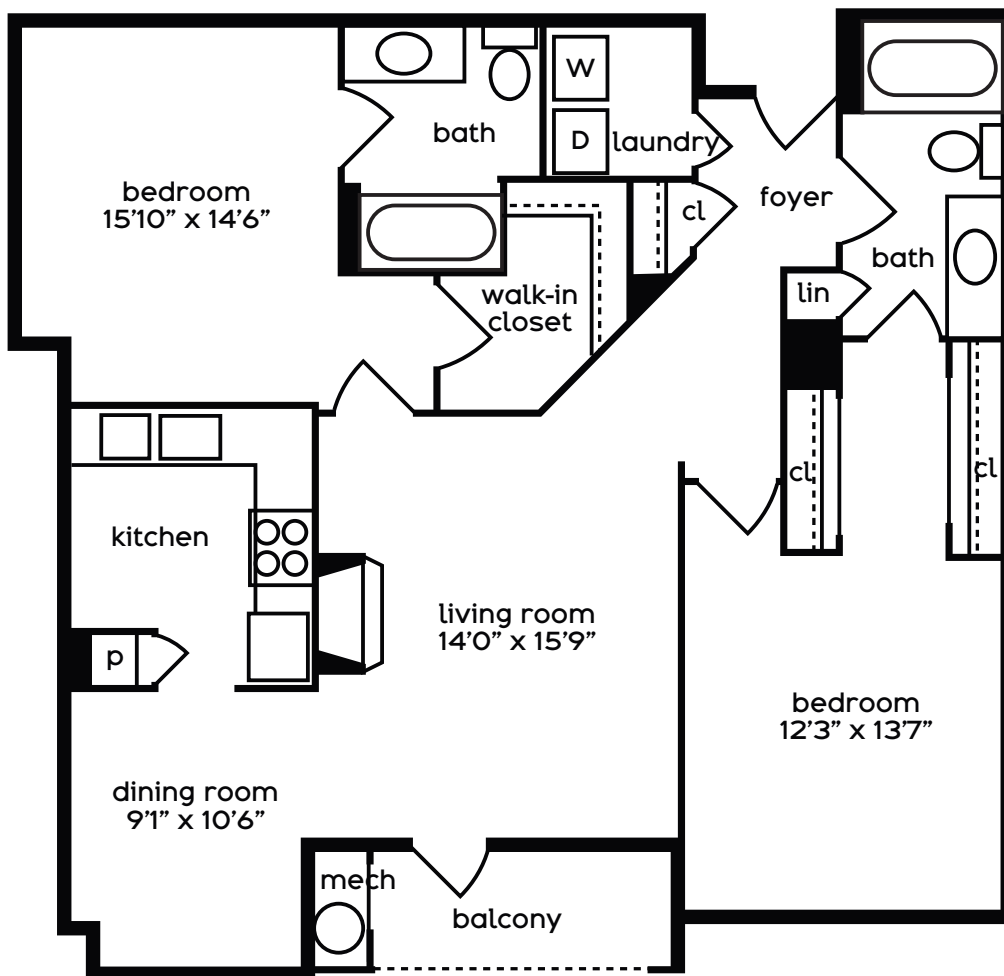

exhilarate

2 BEDROOMS
2 BATHS
1,217 SQUARE FEET

here
are the
details:

this is the
apartment:

it's available
on this date:

the monthly
rent is:

any other
items of note:

Dimensions and square footage are close but may vary slightly. Please let us know if you need specific apartment modifications or accommodations.