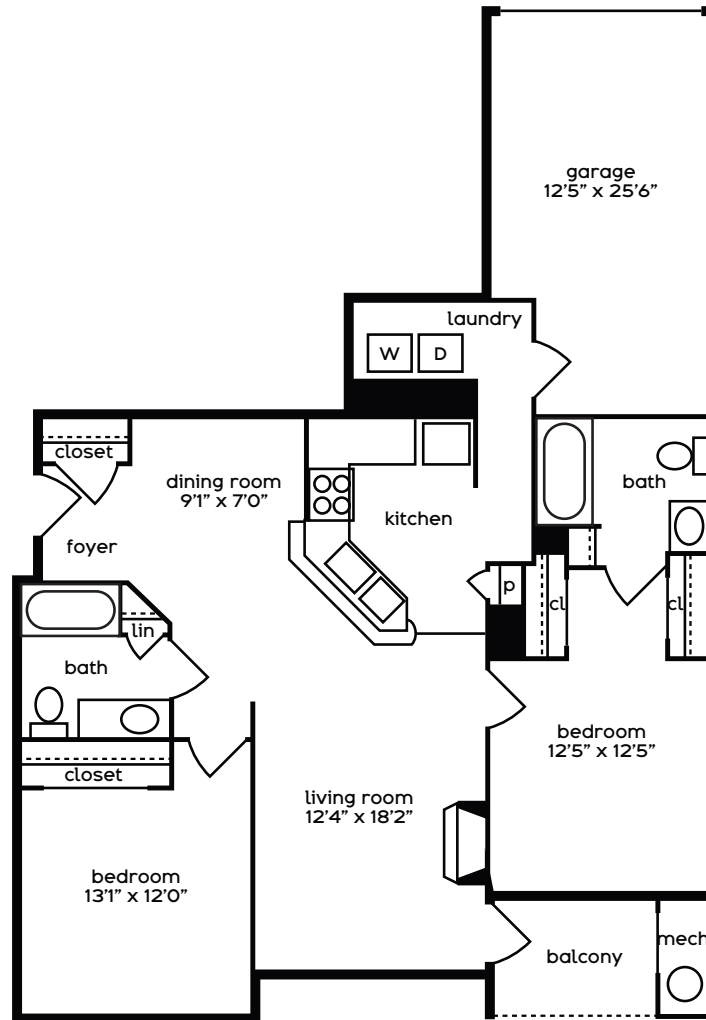

# brighten

2 BEDROOMS  
2 BATHS  
1,185 SQUARE FEET

here  
are the  
details:

this is the  
apartment:

it's available  
on this date:

the monthly  
rent is:

any other  
items of note:

Dimensions and square footage are close but may vary slightly. Please let us know if you need specific apartment modifications or accommodations.