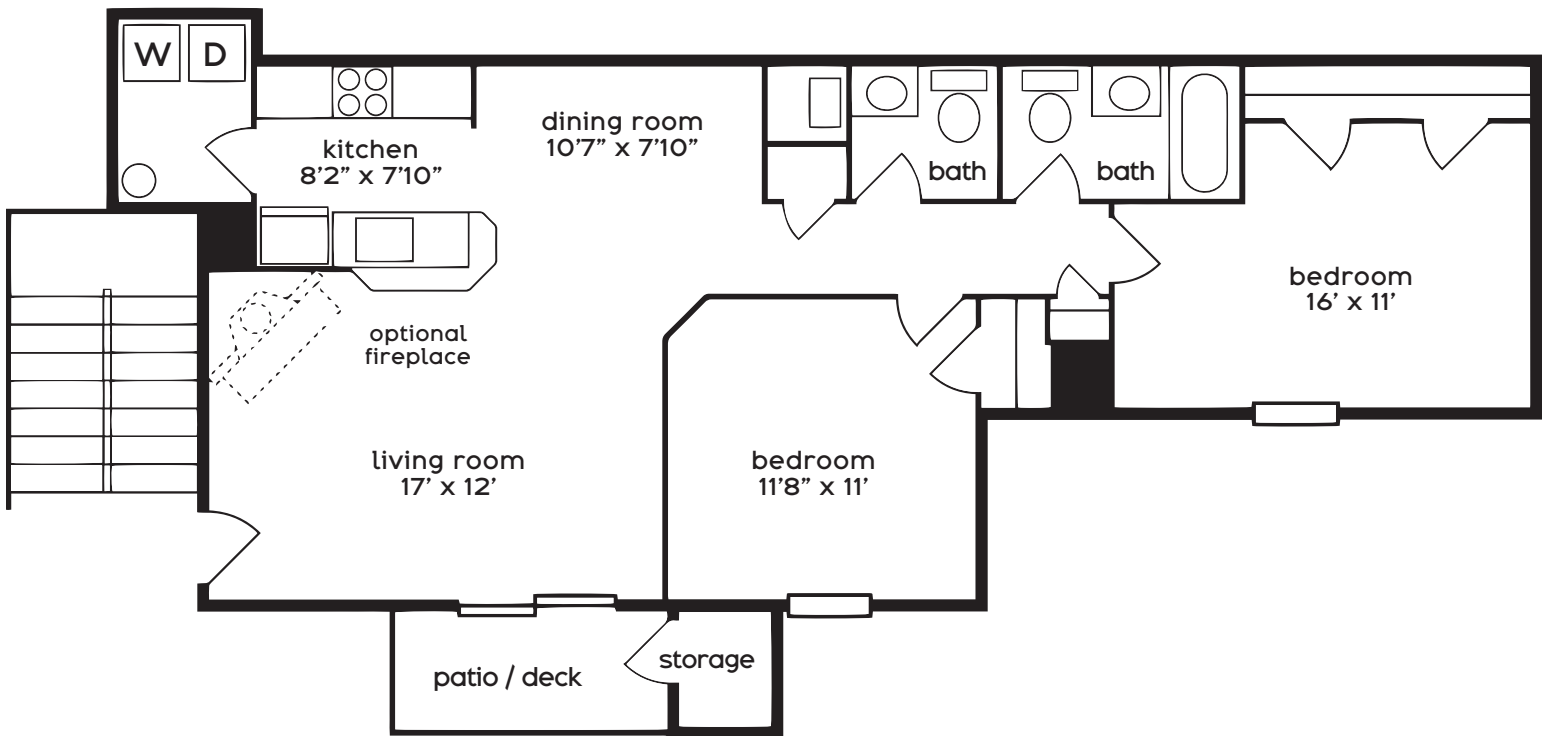

brighten

2 BEDROOMS
1.5 BATHS
942 SQUARE FEET

here
are the
details:

this is the
apartment:

it's available
on this date:

the monthly
rent is:

any other
items of note:

Dimensions and square footage are close but may vary slightly. Please let us know if you need specific apartment modifications or accommodations.