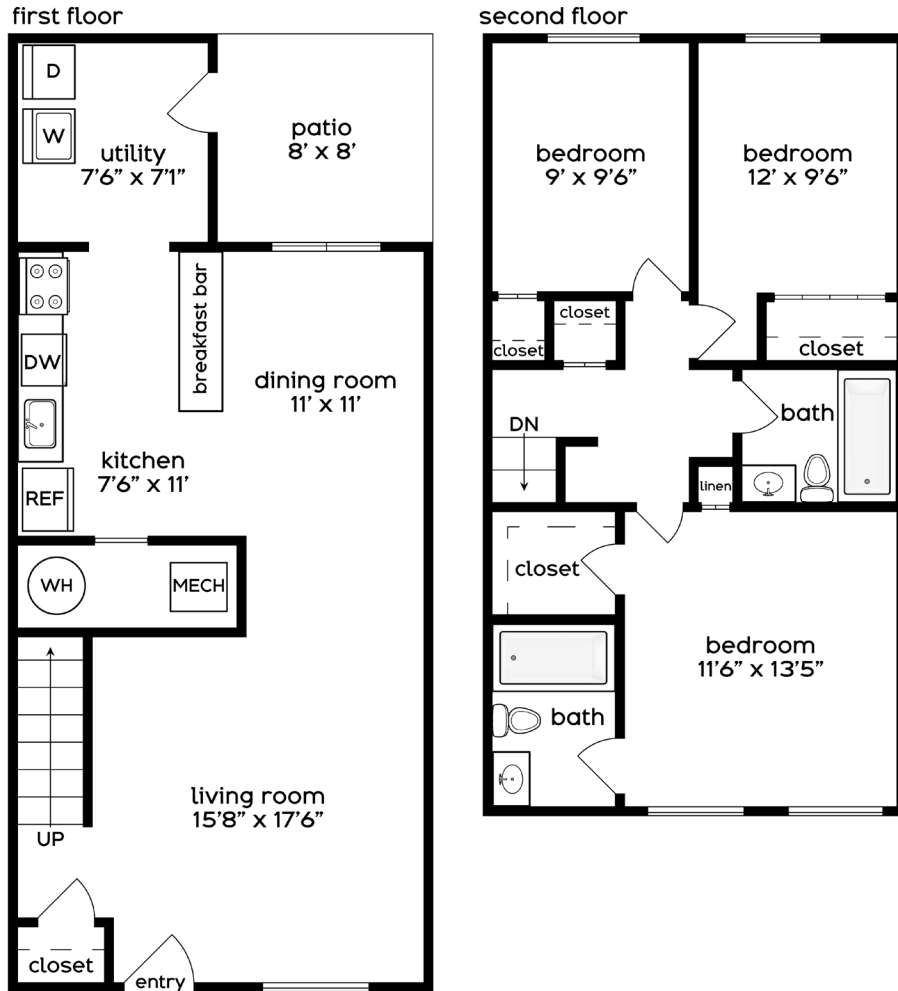

cultivate

3 BEDROOMS
2 BATHS
1,200 SQUARE FEET

here
are the
details:

this is the
apartment:

it's available
on this date:

the monthly
rent is:

any other
items of note:

Dimensions and square footage are close but may vary slightly. Please let us know if you need specific apartment modifications or accommodations.