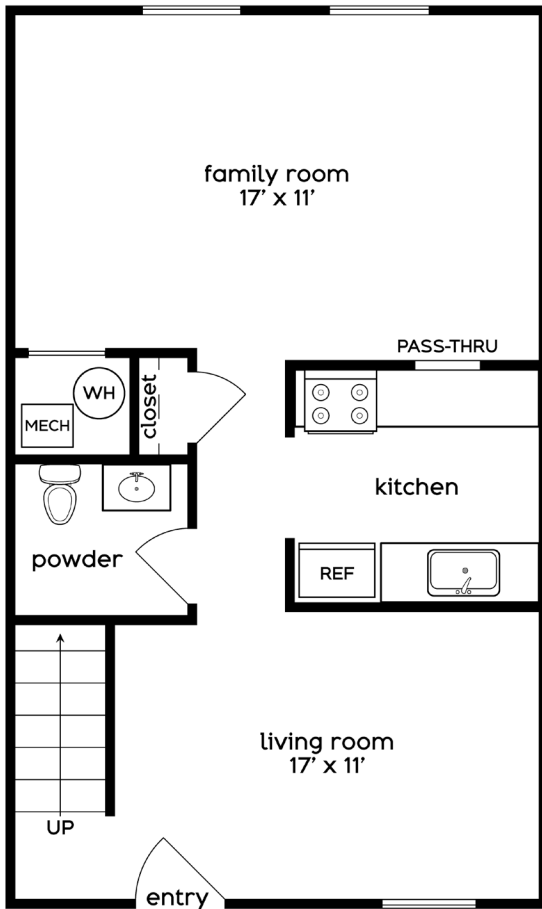

brighten

2 BEDROOMS
1.5 BATHS
1,000 SQUARE FEET

first floor

second floor

here
are the
details:

this is the
apartment:

it's available
on this date:

the monthly
rent is:

any other
items of note:

Dimensions and square footage are close but may vary slightly. Please let us know if you need specific apartment modifications or accommodations.