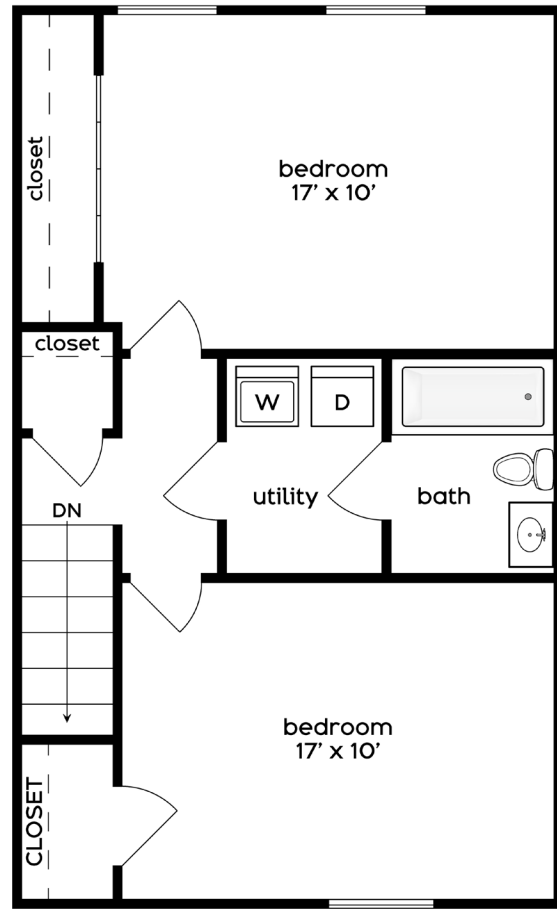

brighten

2 BEDROOMS
1.5 BATHS
1,000 SQUARE FEET

first floor

second floor

here
are the
details:

this is the
apartment:

it's available
on this date:

the monthly
rent is:

any other
items of note:

Dimensions and square footage are close but may vary slightly. Please let us know if you need specific apartment modifications or accommodations.