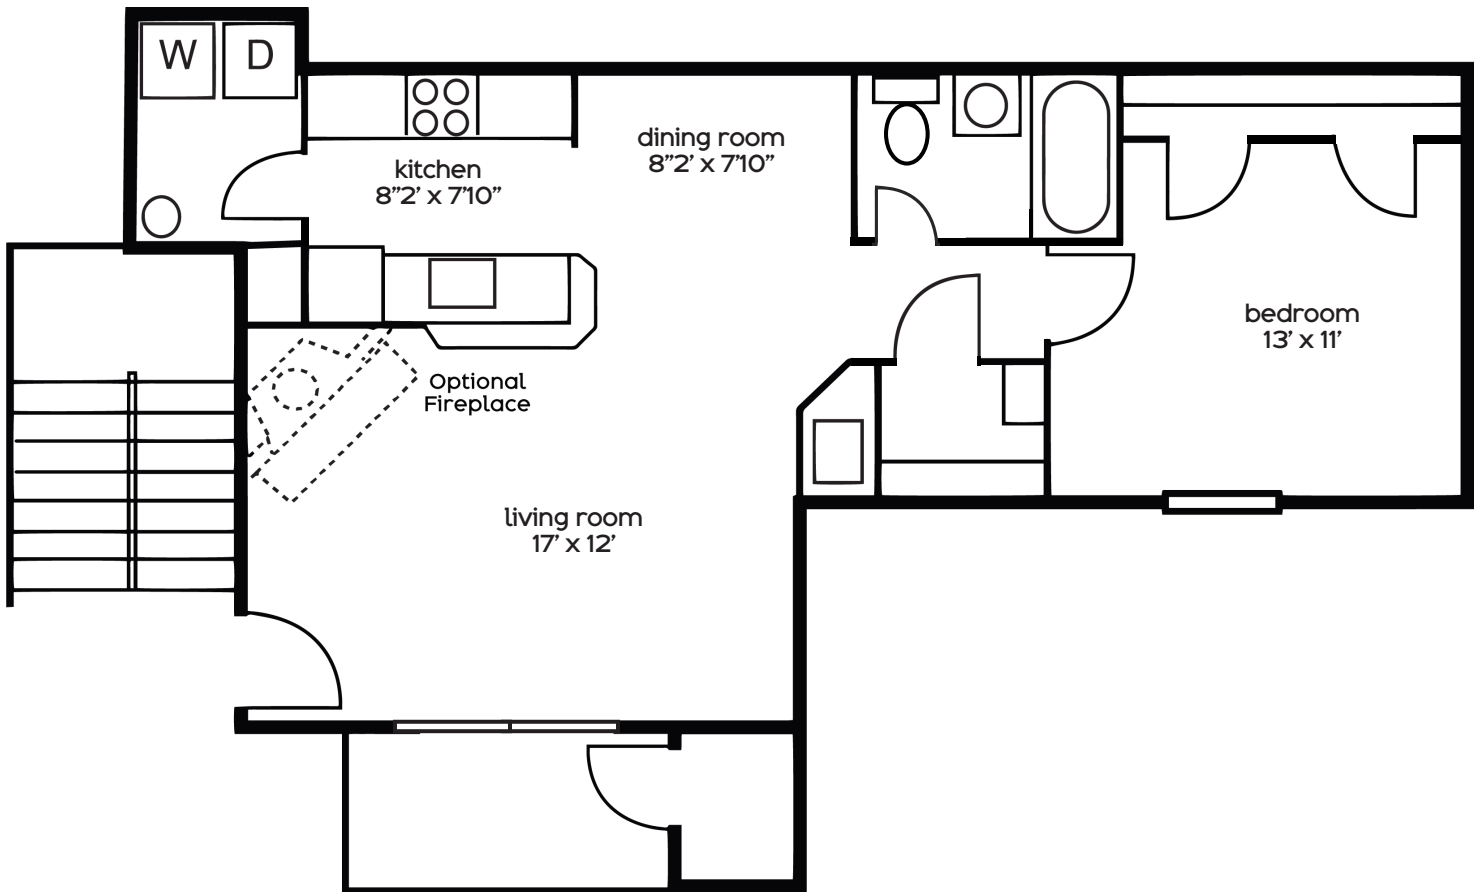

rise
 1 BEDROOM
 1 BATH
 732 SQUARE FEET

here are the details:	this is the apartment:	it's available on this date:	the monthly rent is:	any other items of note:	

Dimensions and square footage are close but may vary slightly. Please let us know if you need specific apartment modifications or accommodations.