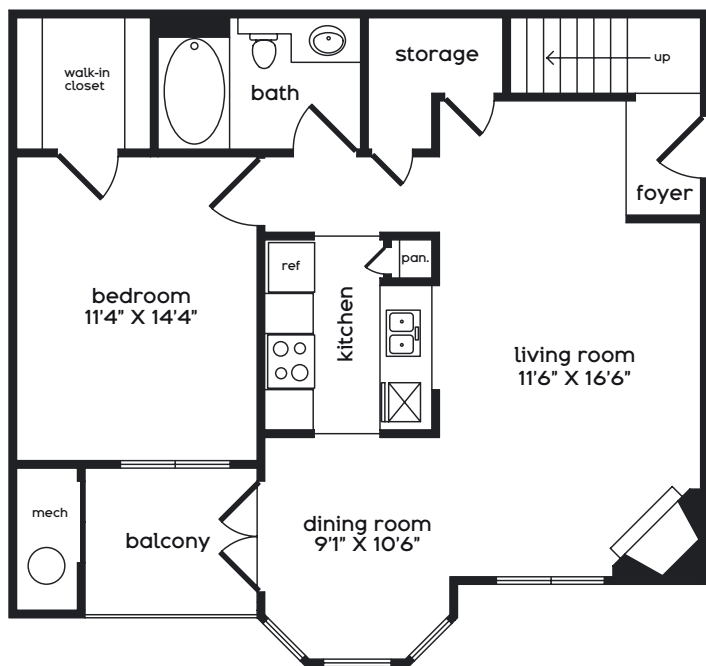

wonder
 2 BEDROOMS
 2 BATHS
 1,192 SQUARE FEET

here are the details:	this is the apartment:	it's available on this date:	the monthly rent is:	any other items of note:	

Dimensions and square footage are close but may vary slightly. Please let us know if you need specific apartment modifications or accommodations.