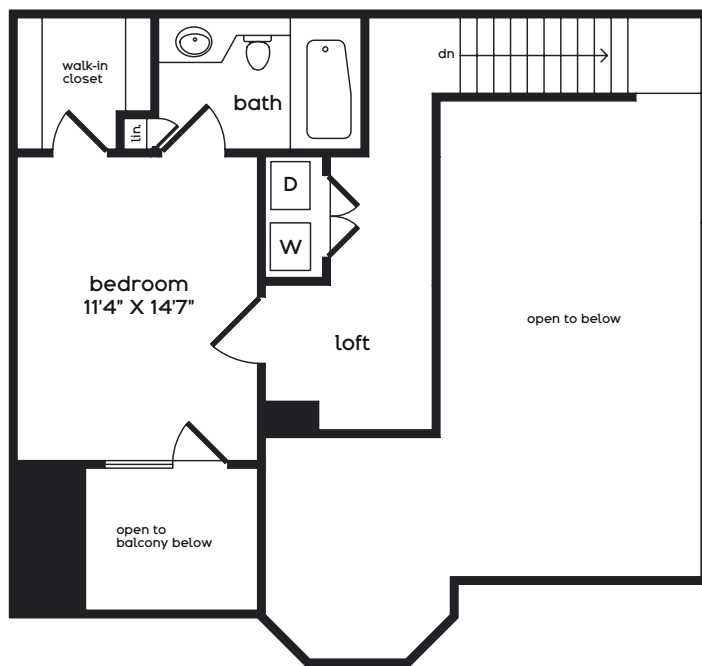

wonder
 2 BEDROOMS
 2 BATHS
 1,192 SQUARE FEET

here are the details:	this is the apartment:	it's available on this date:	the monthly rent is:	any other items of note:	

Dimensions and square footage are close but may vary slightly. Please let us know if you need specific apartment modifications or accommodations.