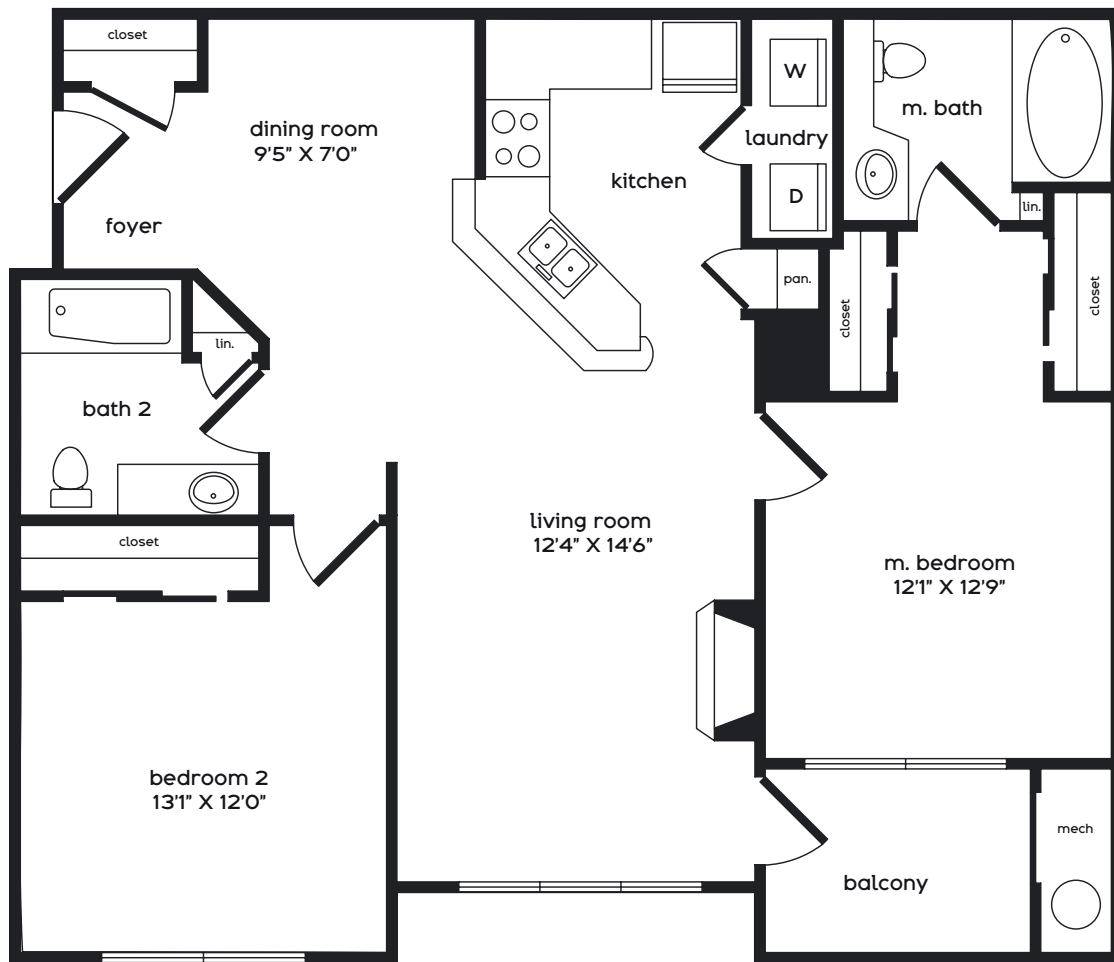

exult

2 BEDROOMS
2 BATHS
1,113 SQUARE FEET

here
are the
details:

this is the
apartment:

it's available
on this date:

the monthly
rent is:

any other
items of note:

Dimensions and square footage are close but may vary slightly. Please let us know if you need specific apartment modifications or accommodations.