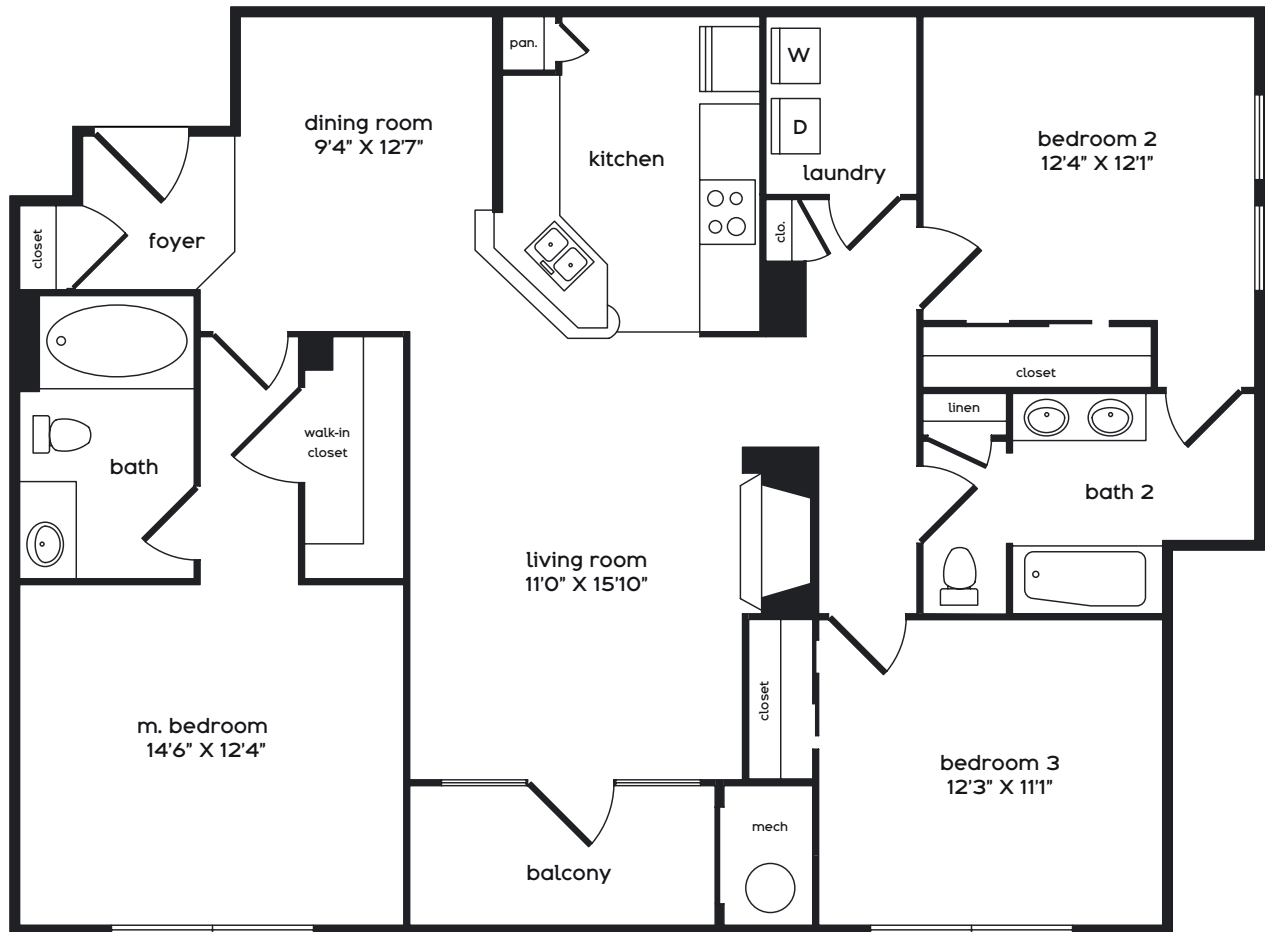

cultivate

**3 BEDROOMS
2 BATHS
1,355 SQUARE FEET**

**here
are the
details:**

this is the
apartment:

it's available
on this date:

the monthly
rent is:

any other
items of note:

Dimensions and square footage are close but may vary slightly. Please let us know if you need specific apartment modifications or accommodations.