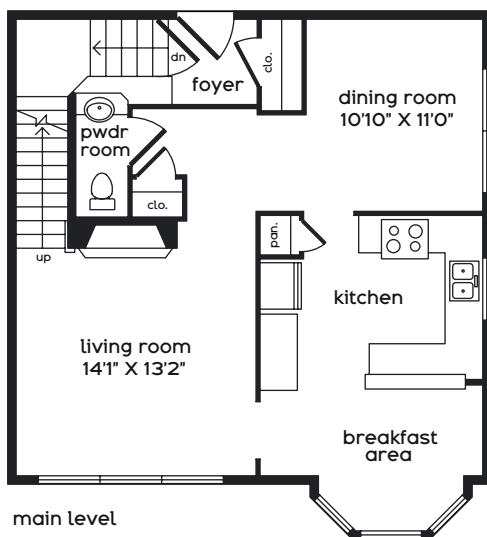

cheer

2 BEDROOMS
2.5 BATHS
1,497 SQUARE FEET

upper level

lower level

main level

here
are the
details:

this is the
apartment:

it's available
on this date:

the monthly
rent is:

any other
items of note:

Dimensions and square footage are close but may vary slightly. Please let us know if you need specific apartment modifications or accommodations.