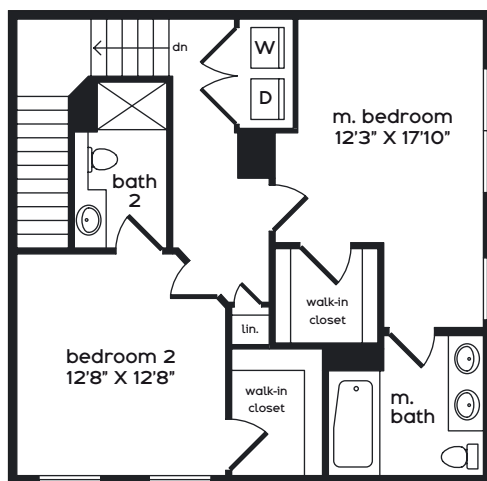

cheer

2 BEDROOMS
2.5 BATHS
1,497 SQUARE FEET

upper level

lower level

main level

here
are the
details:

this is the
apartment:

it's available
on this date:

the monthly
rent is:

any other
items of note:

Dimensions and square footage are close but may vary slightly. Please let us know if you need specific apartment modifications or accommodations.