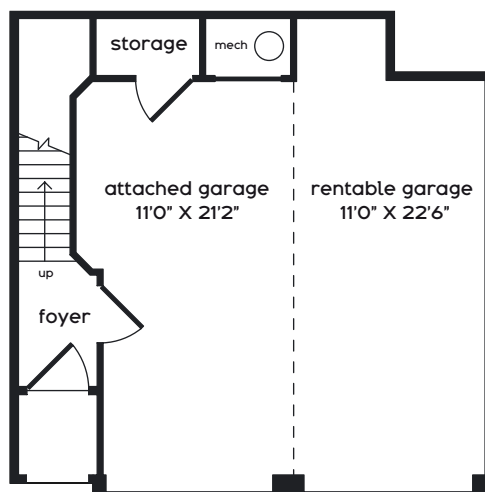

cheer

2 BEDROOMS
2.5 BATHS
1,497 SQUARE FEET

upper level

lower level

main level

here
are the
details:

this is the
apartment:

it's available
on this date: