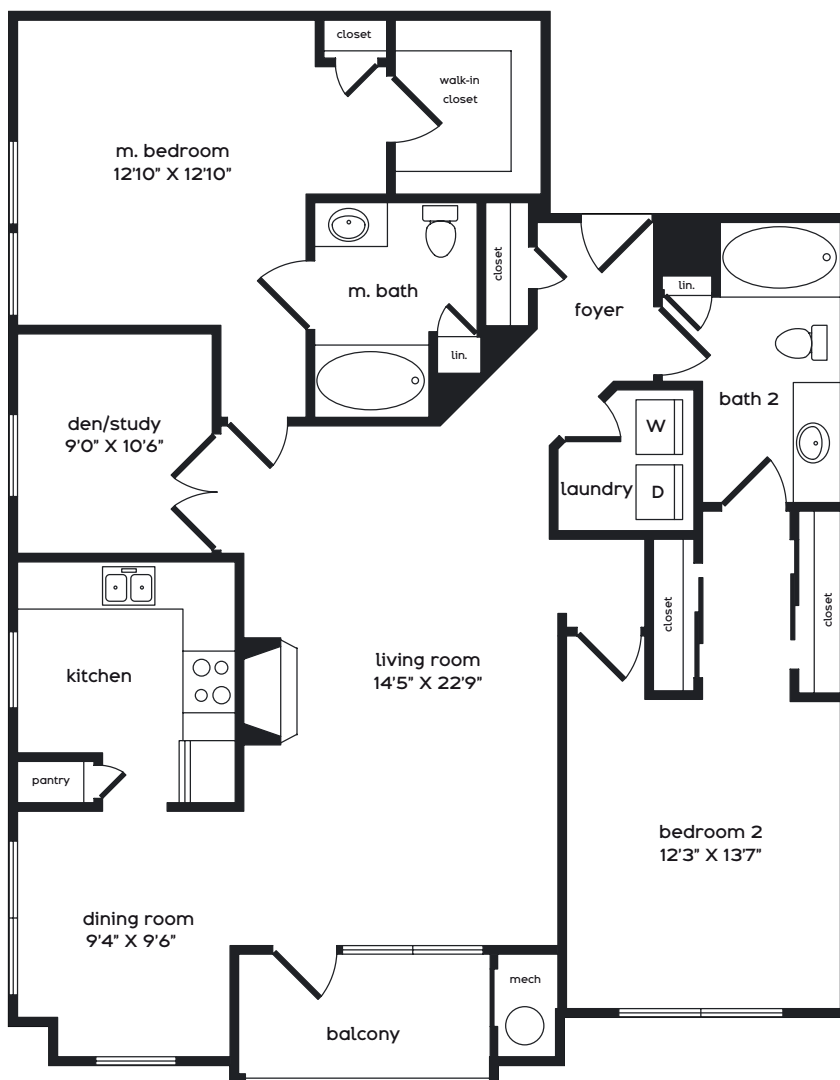

**excite**  
**2 BEDROOMS**  
**2 BATHS**  
**1,398 SQUARE FEET**

here are the details:	this is the apartment:	it's available on this date:	the monthly rent is:	any other items of note:	

Dimensions and square footage are close but may vary slightly. Please let us know if you need specific apartment modifications or accommodations.