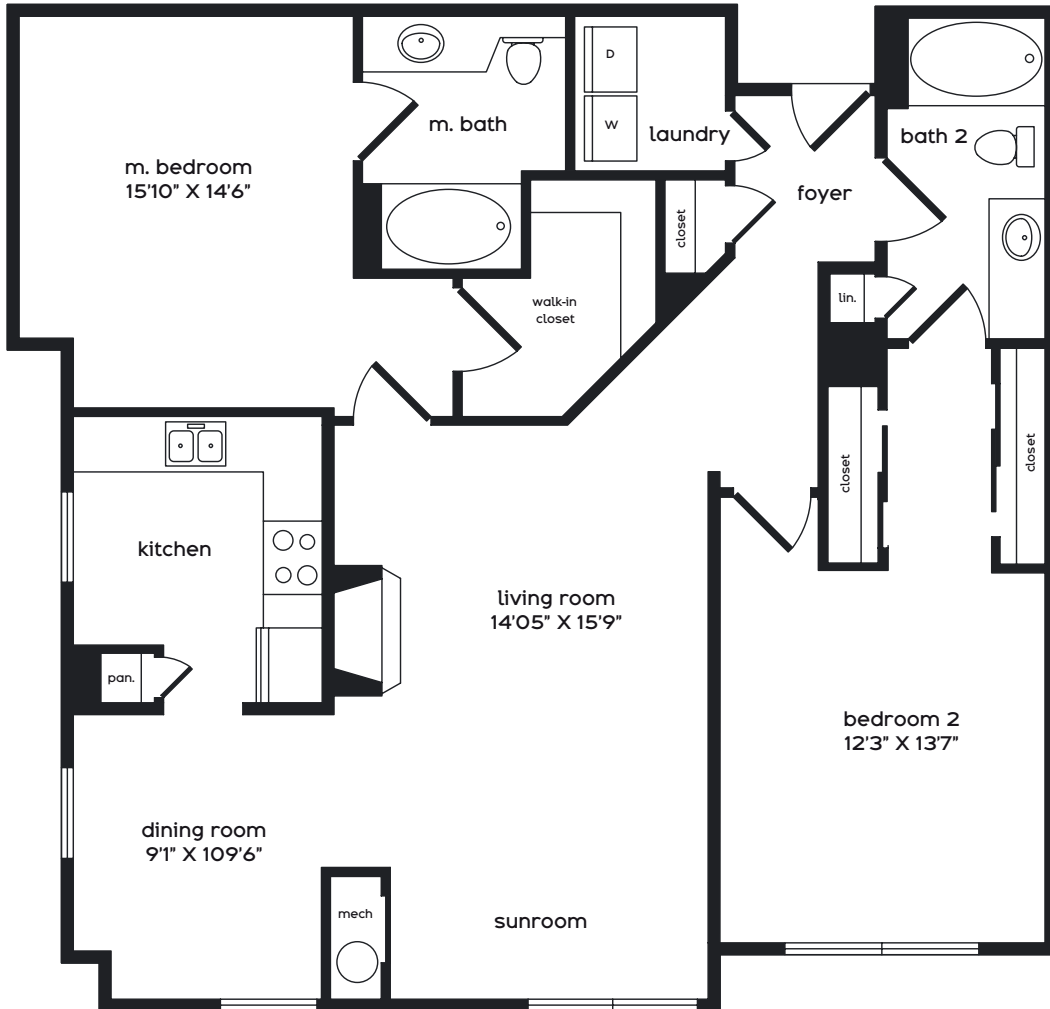

delight
 2 BEDROOMS
 2 BATHS
 1,271 SQUARE FEET

**here
 are the
 details:**

this is the
 apartment:

it's available
 on this date:

the monthly
 rent is:

any other
 items of note:

Dimensions and square footage are close but may vary slightly. Please let us know if you need specific apartment modifications or accommodations.