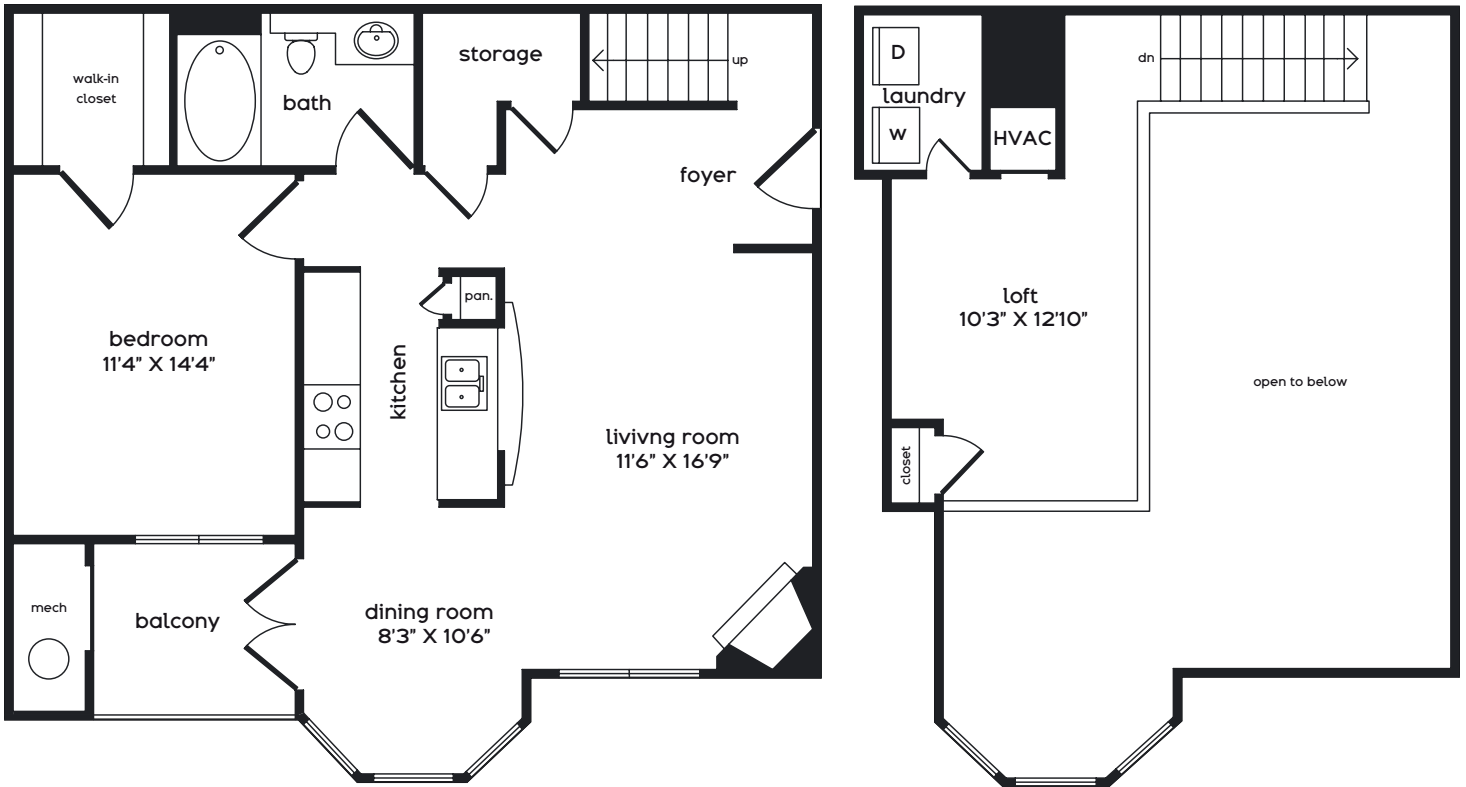

radiate

1 BEDROOM
1 BATH
983 SQUARE FEET

here are the details:	this is the apartment:	it's available on this date:	the monthly rent is:	any other items of note:	

Dimensions and square footage are close but may vary slightly. Please let us know if you need specific apartment modifications or accommodations.