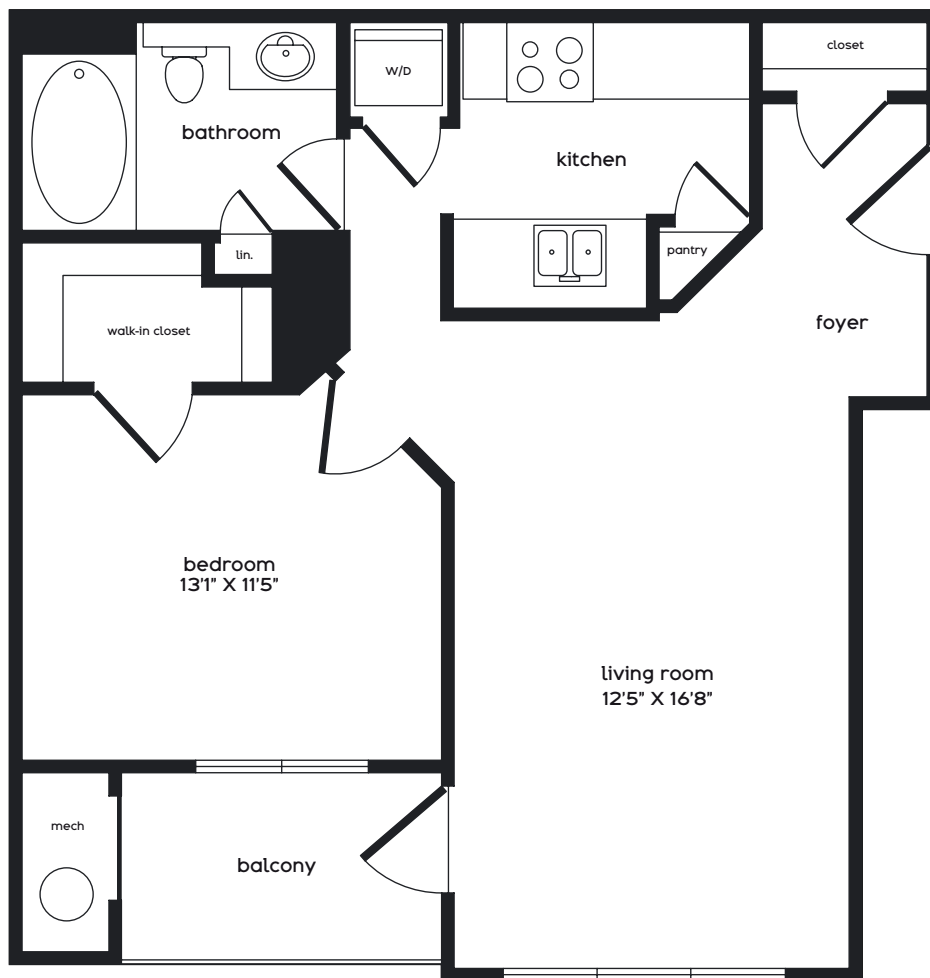

shine
 1 BEDROOM
 1 BATH
 687 SQUARE FEET

here are the details:	this is the apartment:	it's available on this date:	the monthly rent is:	any other items of note:

Dimensions and square footage are close but may vary slightly. Please let us know if you need specific apartment modifications or accommodations.