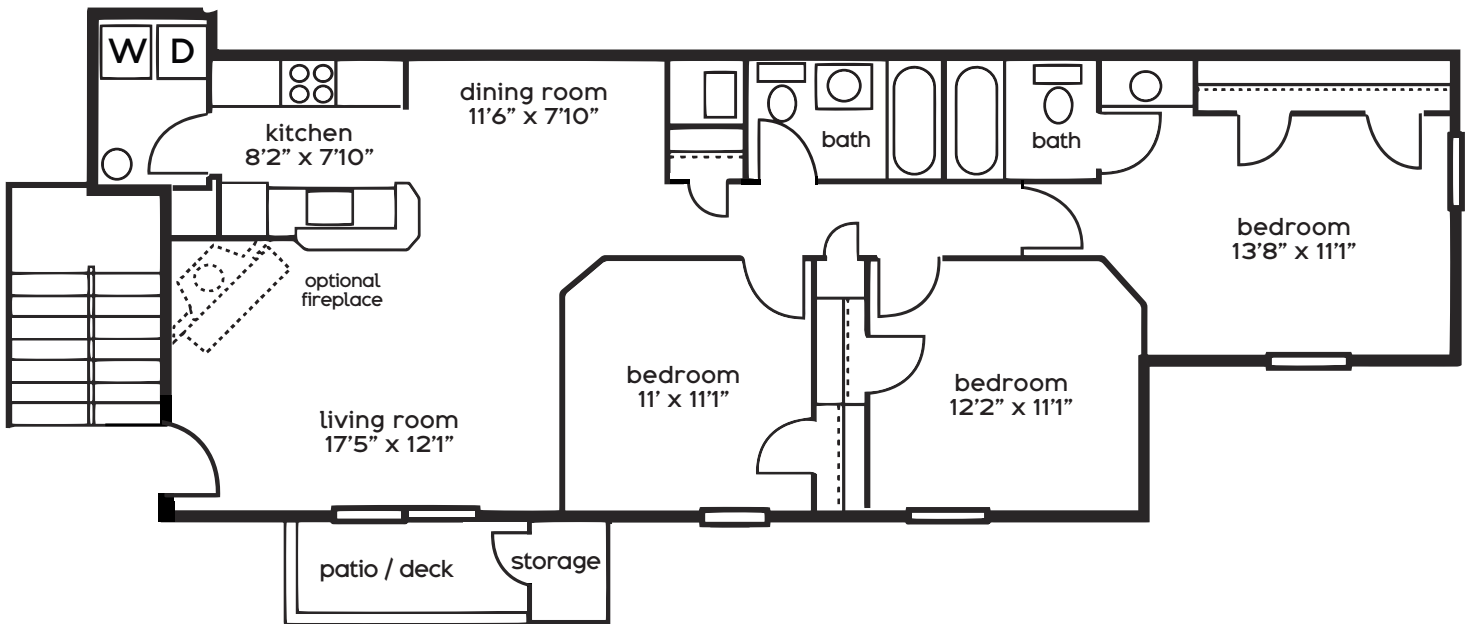

# cultivate

3 BEDROOMS  
2 BATHS  
1,168 SQUARE FEET

here  
are the  
details:

this is the  
apartment:

it's available  
on this date:

the monthly  
rent is:

any other  
items of note:

Dimensions and square footage are close but may vary slightly. Please let us know if you need specific apartment modifications or accommodations.