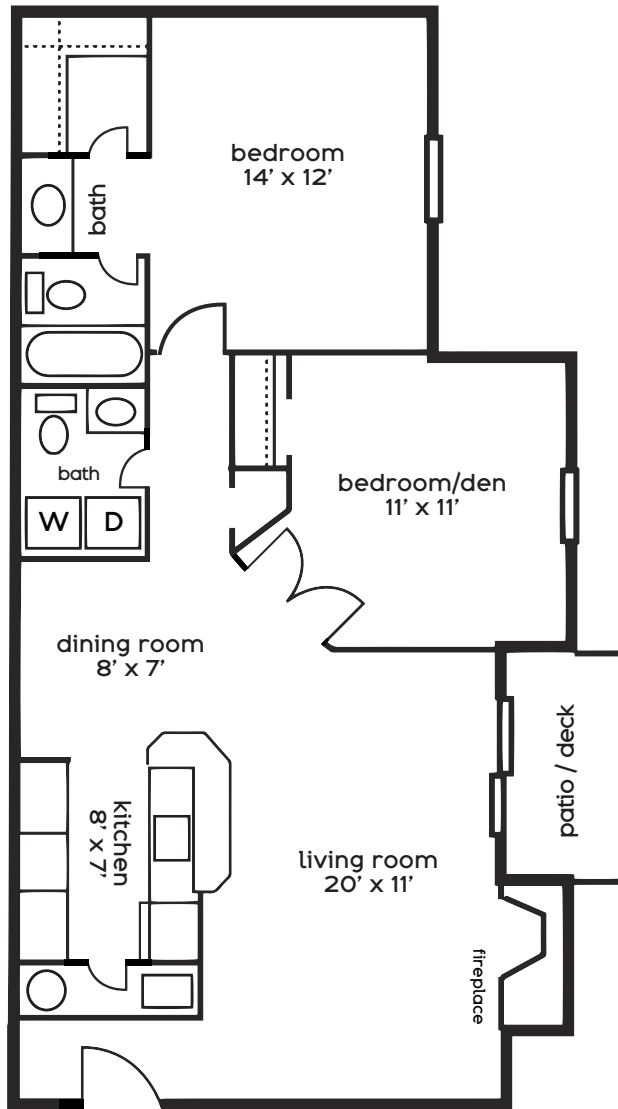

strengthen

2 BEDROOMS
1.5 BATHS
942 SQUARE FEET

here
are the
details:

this is the
apartment:

it's available
on this date:

the monthly
rent is:

any other
items of note:

Dimensions and square footage are close but may vary slightly. Please let us know if you need specific apartment modifications or accommodations.