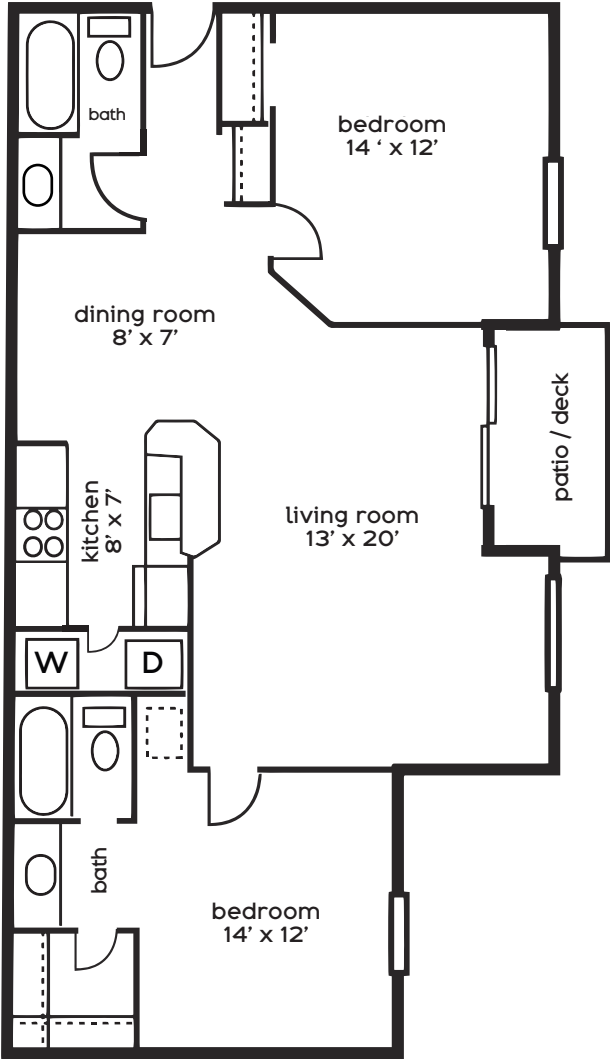

wonder
 2 BEDROOMS
 2 BATHS
 1,002 SQUARE FEET

here are the details:	this is the apartment:	it's available on this date:	the monthly rent is:	any other items of note:

Dimensions and square footage are close but may vary slightly. Please let us know if you need specific apartment modifications or accommodations.