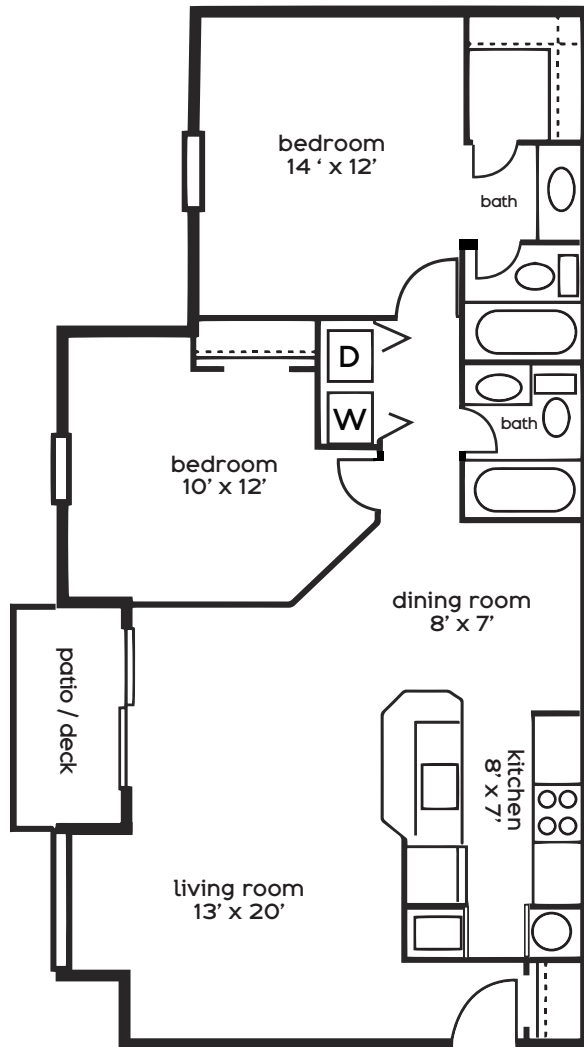

exult
 2 BEDROOMS
 2 BATHS
 1,002 SQUARE FEET

**here
 are the
 details:**

this is the apartment:	it's available on this date:	the monthly rent is:	any other items of note:

Dimensions and square footage are close but may vary slightly. Please let us know if you need specific apartment modifications or accommodations.