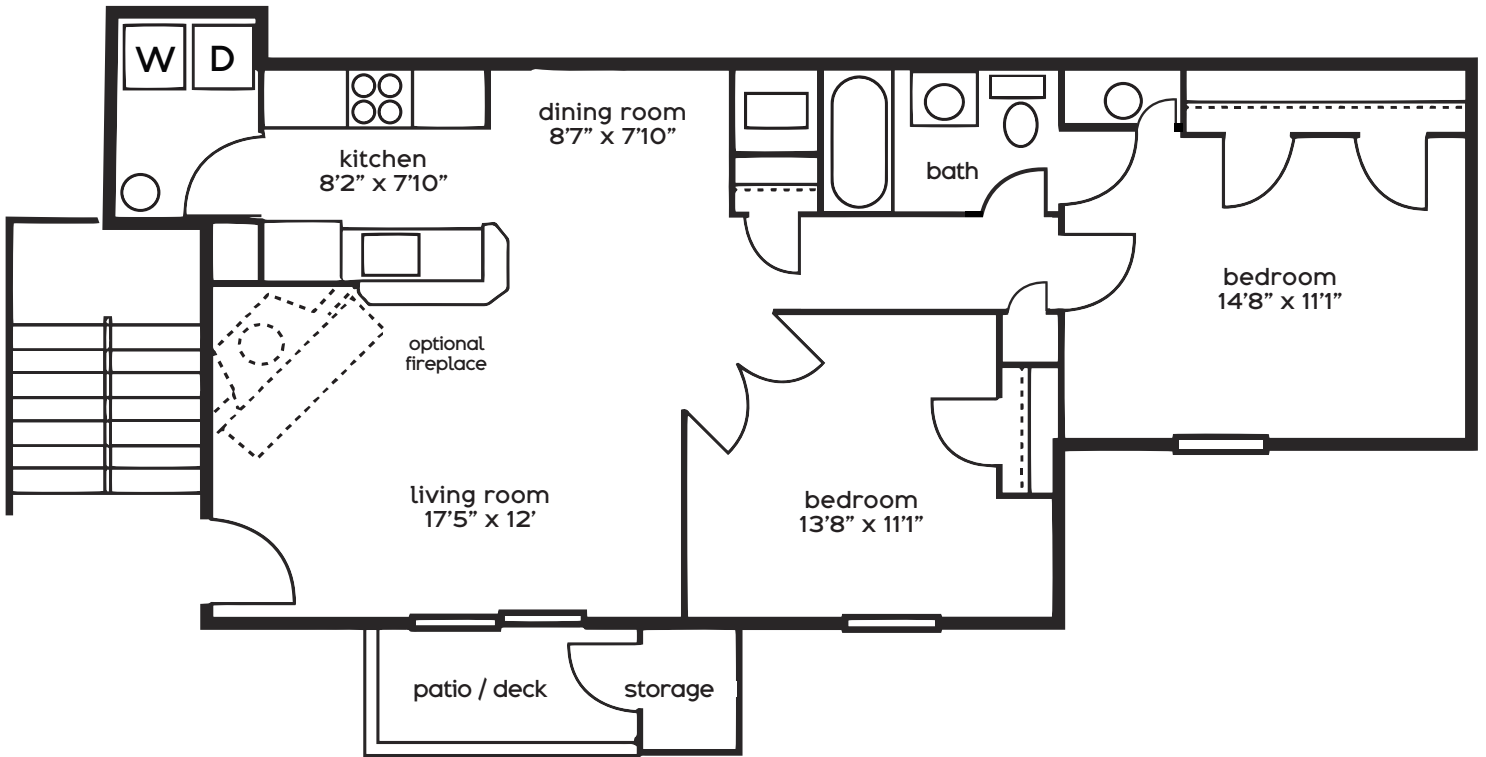

cheer
 2 BEDROOMS
 1 BATH
 930 SQUARE FEET

here are the details:	this is the apartment:	it's available on this date:	the monthly rent is:	any other items of note:	

Dimensions and square footage are close but may vary slightly. Please let us know if you need specific apartment modifications or accommodations.