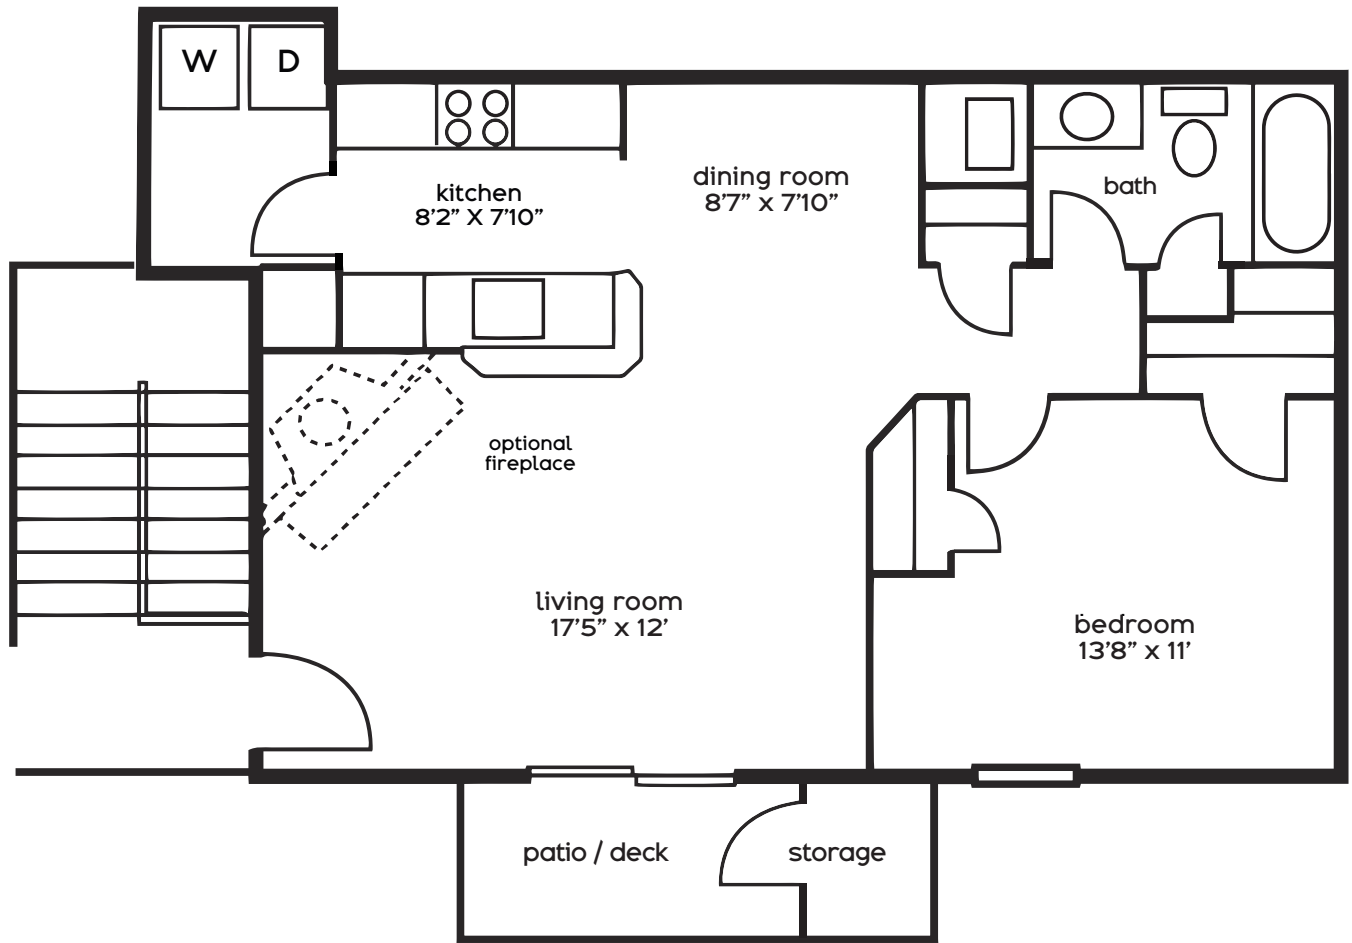

shine
 1 BEDROOM
 1 BATH
 732 SQUARE FEET

here are the details:	this is the apartment:	it's available on this date:	the monthly rent is:	any other items of note:	

Dimensions and square footage are close but may vary slightly. Please let us know if you need specific apartment modifications or accommodations.