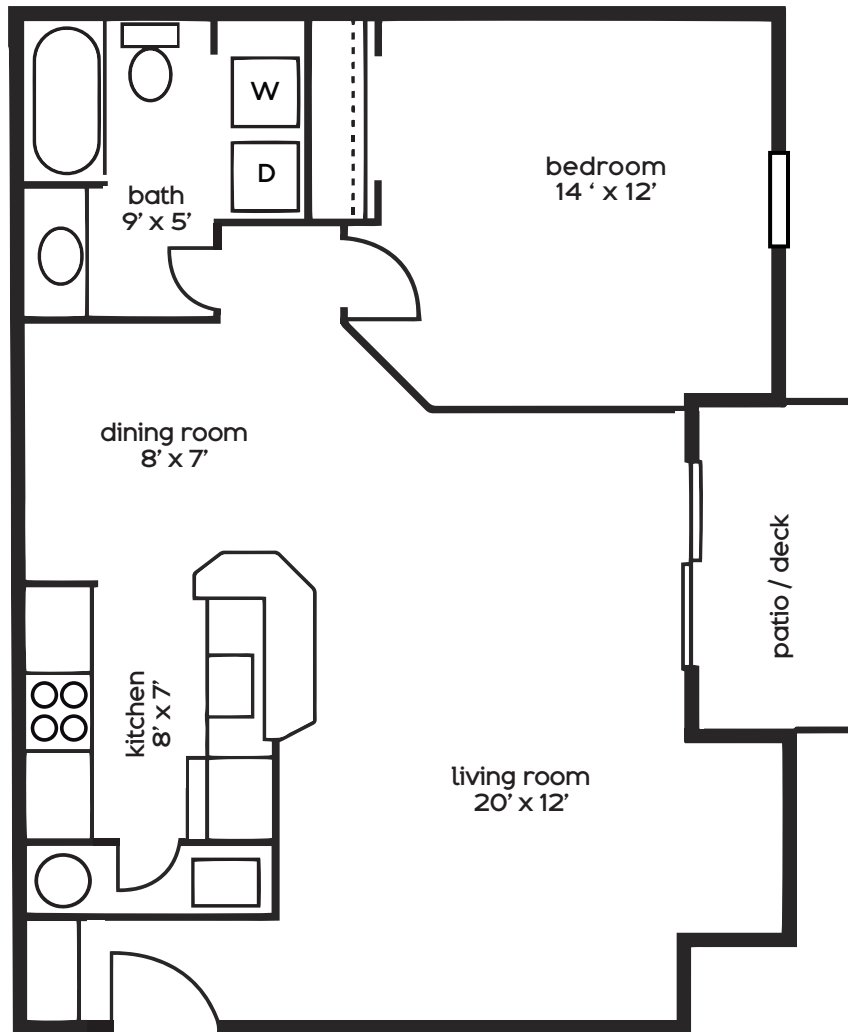

radiate

1 BEDROOM
1 BATH
720 SQUARE FEET

here
are the
details:

this is the
apartment:

it's available
on this date:

the monthly
rent is:

any other
items of note:

Dimensions and square footage are close but may vary slightly. Please let us know if you need specific apartment modifications or accommodations.